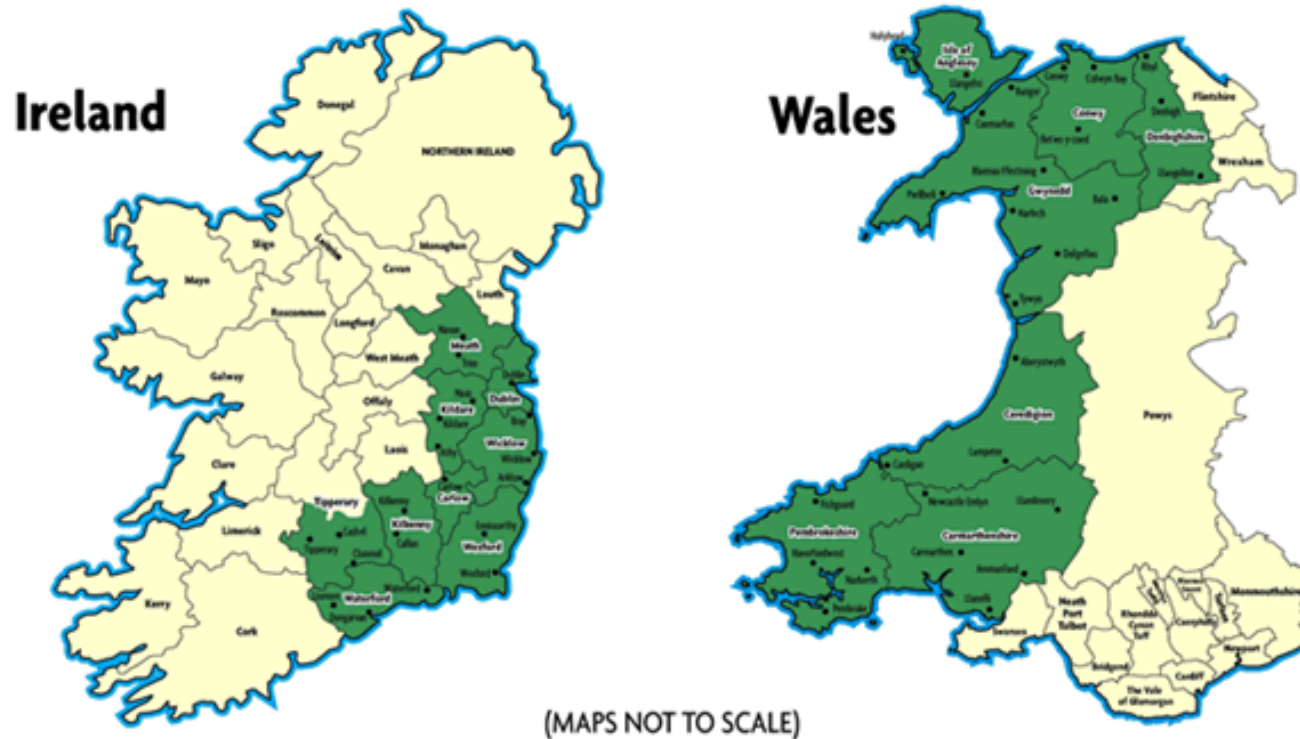

Territorial Cooperation Programme (INTERREG 4) 2007-13

Eligible Regions in Ireland: Dublin, Meath, Kildare, Wicklow, Carlow, Wexford, Kilkenny, Waterford & South Tipperary.

Eligible Regions in Wales: Isle of Anglesey (Ynys Mon), Gwynedd, Conwy, Denbighshire, Ceredigion, Carmarthenshire & Pembrokeshire.

Adjacent areas include: Cork & Kerry in Ireland and Swansea, Flintshire & Wrexham in Wales.

Cardiff is not eligible under Interreg 4A.